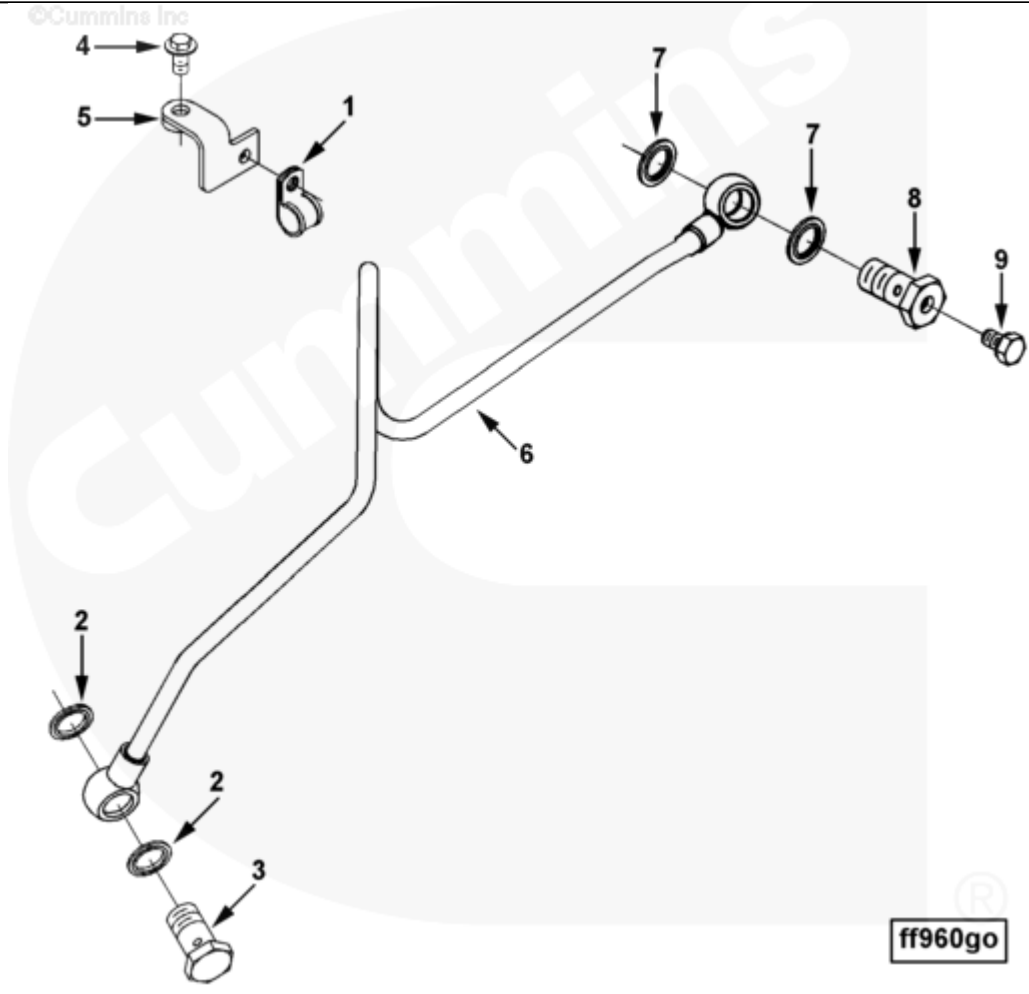

ff960go

[SMALL](#) | [MEDIUM](#) | [LARGE](#)

Cart	Ref No	Part Number	Part Description	Required	Remarks
View My Cart					
		FF9766-06	Fuel Filter Plumbing		

					Engine Family: C Series
					Cylinders: 6
					Engine Design Phase: Current
					Product
					Pump Mfg/Model: Bosch P3000,
					Bosch P7100
					Governor Type: RSV
					Filter Location: Under head
					cylinder #5
					Banjo Screw to Filter Head:
					M6 threaded hole
					Injection Pump Supply Line
					Material: Steel Tubing
					Engine RPM Limitation: <=2500
					Use with Jacket water
					aftercooler.
					Can be
					used with or without drop-
					down grid heater.
<input type="checkbox"/>	1	3914711	Clip	1	
<input type="checkbox"/>	2	3863988	Sealing Washer	2	M14
<input type="checkbox"/>	3	3924725	Banjo Connector Screw	1	M14 X 1.50 X 26.
<input type="checkbox"/>	4	3093923	Hexagon Flange Head Cap Screw	1	M8 x 1.25 x 14
<input type="checkbox"/>	5	3930384	Tube Brace	1	
<input type="checkbox"/>	6	3930766	Fuel Supply Tube	1	
<input type="checkbox"/>	7	3935171	Sealing Washer	2	
<input type="checkbox"/>		3905860	Banjo Connector Screw	1	Order Components Individually
<input type="checkbox"/>	8	3911446	Banjo Connector Screw	1	M12 X 1.50 X 24.
<input type="checkbox"/>	9	3939570	Captive Washer Cap Screw	1	M6 X 1.00 X 10.